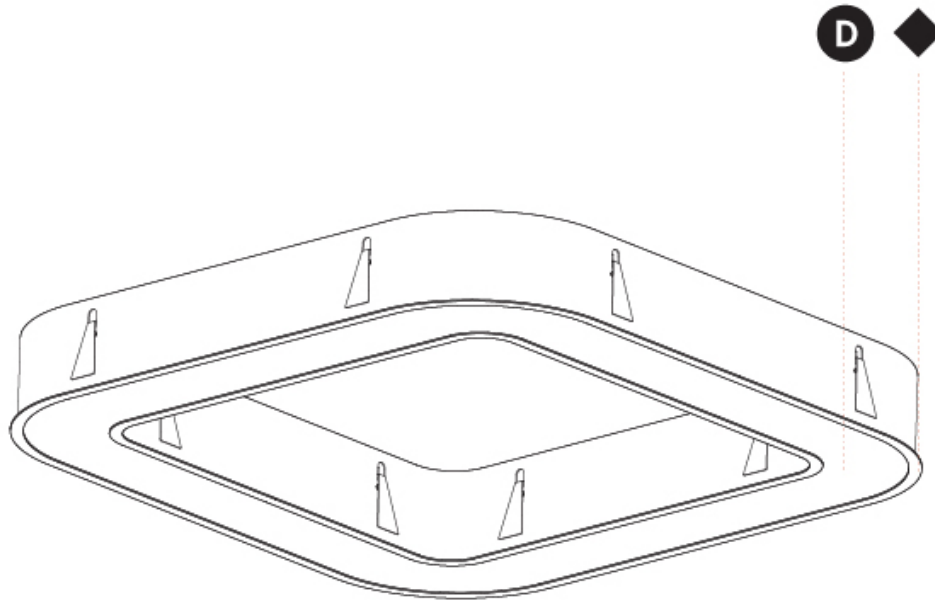

GLORIOUS QUANTUM RECESSED

A37563-

PROJECT	_____
TYPE	_____
SPECIFIER	_____
QUANTITY	_____
DATE	_____