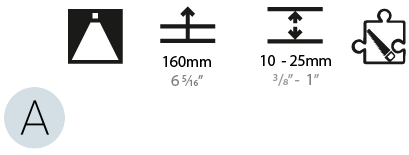

GENERAL

Series: Glorious
Subseries: Glorious Quantum
Brand: Prolicht
Division: Architectural
Mounting Type: Recessed
Mounting Location: Ceiling
Subcategory: Ambient

PHYSICAL

Shape: Square
Length (mm): 1422
Length (in): 56
Width (mm): 1422
Width (in): 56
Height (mm): 150
Height (in): 5 7/8
Min. Recessing Depth (mm): 160
Min. Recessing Depth (in): 6 5/16
Light Distribution: Direct
Weight (kg): 21.113
Weight (lbs): 46.45
Diffuser: PMMA - Opal or Micro-Prism
Fixture Finish: SSR / BKV / CWI / CRY / HAB / UFT / ITA / RUA / FTG / MYG / LOD / PUS / FRO / FUP / KIA / POP / BLS / SPG / MEY / GOH / GUM / CHC / COM / ABZ / JAG / OBR / MOS / ROR
Fixture Material: Aluminum

ELECTRICAL

Lamp Type: LED (Zhaga Standard)
Input Wattage (W): 80
Total Output Wattage (W): 64 / 51.2 (3500K)
Dimming: Non-Dimming / Phase Dimming (120Vac only) / 0-10V Dimming
Driver Included: Yes
Driver Location: Integrated
Driver Type: Constant Current - 120 / 277Vac
Driver Class: Class 2
Input Voltage (V): 120 - 277
Constant Current (MA): 350 / 800 (3500K)

LED

Color Temperature (°K): 3000 / 3500 / 4000
Max. Delivered Lumen (lm): 7380 / 7644 / 7800
CRI: >80 CRI
Efficiency (%): 65
Lamp Life (hrs): 50000

OPTICAL

RATINGS AND CERTIFICATIONS

Certified By: Certified for North American Standards
IP rating: IP20