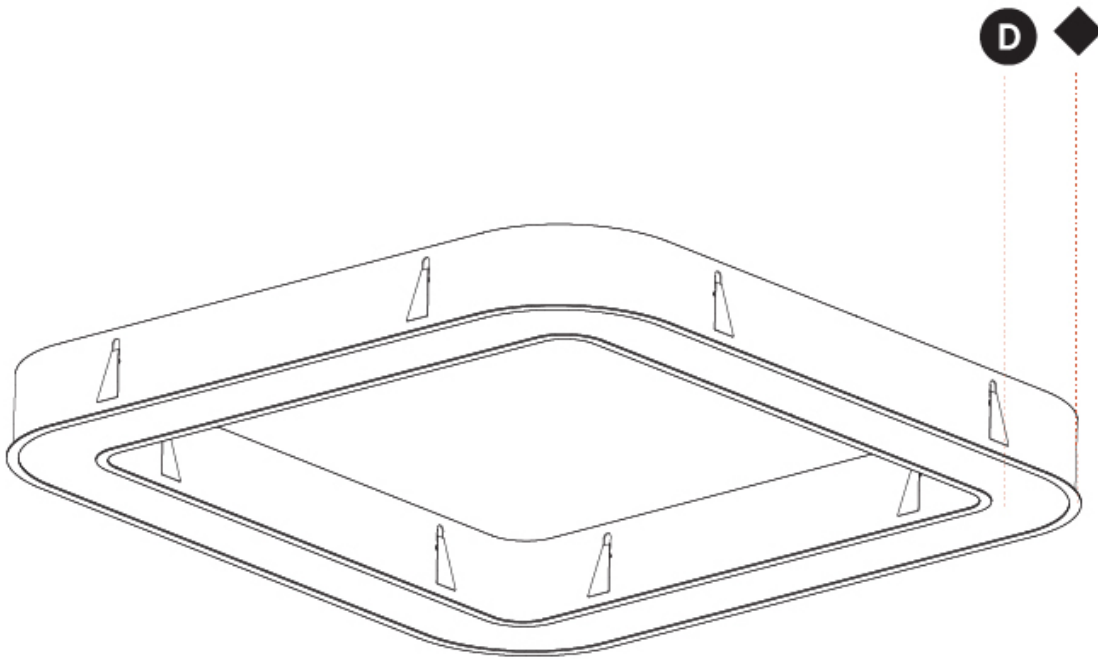

GLORIOUS QUANTUM RECESSED

A37565-

PROJECT	_____
TYPE	_____
SPECIFIER	_____
QUANTITY	_____
DATE	_____

A