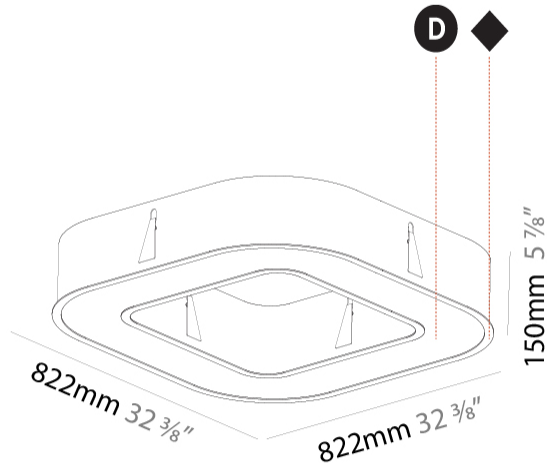

GENERAL

Series: Glorious
Subseries: Glorious Quantum
Brand: Prolicht
Division: Architectural
Mounting Type: Recessed
Mounting Location: Ceiling
Subcategory: Ambient

PHYSICAL

Shape: Square
Length (mm): 822
Length (in): 32 3/8
Width (mm): 822
Width (in): 32 3/8
Height (mm): 150
Height (in): 5 7/8
Min. Recessing Depth (mm): 160
Min. Recessing Depth (in): 6 1/4
Light Distribution: Direct
Weight (kg): 10.55
Weight (lbs): 23.21
Diffuser: PMMA - Opal or Micro-Prism
Fixture Finish: SSR / BKV / CWI / CRY / HAB / UFT / ITA / RUA / FTG / MYG / LOD / PUS / FRO / FUP / KIA / POP / BLS / SPG / MEY / GOH / GUM / CHC / COM / ABZ / JAG / OBR / MOS / ROR
Fixture Material: Aluminum

ELECTRICAL

Lamp Type: LED (Zhaga Standard)
Input Wattage (W): 40
Total Output Wattage (W): 32 / 25.6 (3500K)
Dimming: Non-Dimming / Phase Dimming (120Vac only) / 0-10V Dimming
Driver Included: Yes
Driver Location: Integrated
Driver Type: Constant Current - 120 / 277Vac
Driver Class: Class 2
Input Voltage (V): 120 - 277
Constant Current (MA): 350 / 800 (3500K)

LED

Color Temperature (°K): 3000 / 3500 / 4000
Max. Delivered Lumen (lm): 3690 / 3822 / 3900
CRI: >80 CRI
Efficiency (%): 65
Lamp Life (hrs): 50000

OPTICAL

RATINGS AND CERTIFICATIONS

Certified By: Certified for North American Standards
IP rating: IP20