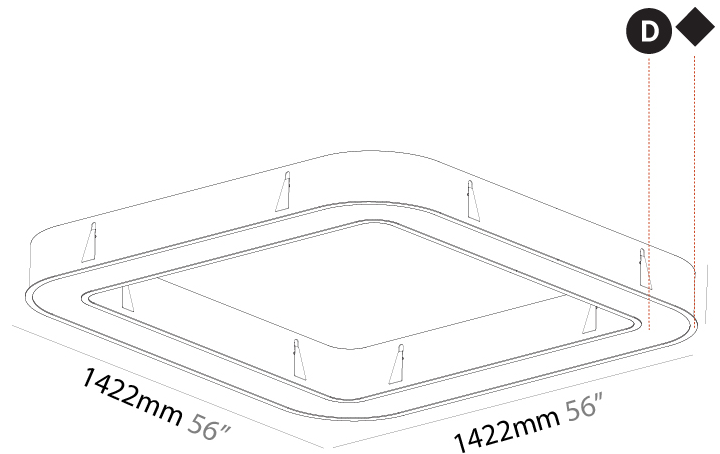

GENERAL

Series: Glorious
Subseries: Glorious Quantum
Brand: Prolicht
Division: Architectural
Mounting Type: Recessed
Mounting Location: Ceiling
Subcategory: Ambient

PHYSICAL

Shape: Square
Length (mm): 1422
Length (in): 56
Width (mm): 1422
Width (in): 56
Height (mm): 150
Height (in): 5 7/8
Min. Recessing Depth (mm): 160
Min. Recessing Depth (in): 6 5/16
Light Distribution: Direct
Weight (kg): 21.113
Weight (lbs): 46.45
Diffuser: PMMA - Opal or Micro-Prism
Fixture Finish: SSR / BKV / CWI / CRY / HAB / UFT / ITA / RUA / FTG / MYG / LOD / PUS / FRO / FUP / KIA / POP / BLS / SPG / MEY / GOH / GUM / CHC / COM / ABZ / JAG / OBR / MOS / ROR
Fixture Material: Aluminum

ELECTRICAL

Lamp Type: LED (Zhaga Standard)
Input Wattage (W): 80
Total Output Wattage (W): 64 / 51.2 (3500K)
Dimming: Non-Dimming / Phase Dimming (120Vac only) / 0-10V Dimming
Driver Included: Yes
Driver Location: Integrated
Driver Type: Constant Current - 120 / 277Vac
Driver Class: Class 2
Input Voltage (V): 120 - 277
Constant Current (MA): 350 / 800 (3500K)

LED

Color Temperature (°K): 3000 / 3500 / 4000
Max. Delivered Lumen (lm): 7380 / 7644 / 7800
CRI: >80 CRI
Efficiency (%): 65
Lamp Life (hrs): 50000

OPTICAL

RATINGS AND CERTIFICATIONS

Certified By: Certified for North American Standards
IP rating: IP20