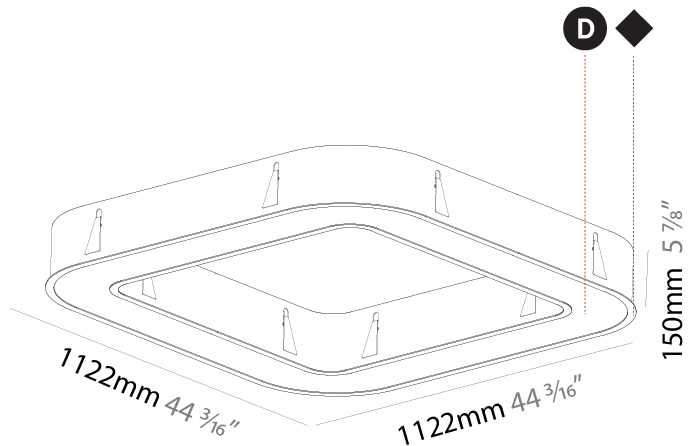

GENERAL

Series: Glorious
Subseries: Glorious Quantum
Brand: Prolicht
Division: Architectural
Mounting Type: Recessed
Mounting Location: Ceiling
Subcategory: Ambient

PHYSICAL

Shape: Square
Length (mm): 1122
Length (in): 44 ³/₁₆
Width (mm): 1122
Width (in): 44 ³/₁₆
Height (mm): 150
Height (in): 5 ⁷/₈
Min. Recessing Depth (mm): 160
Min. Recessing Depth (in): 6 ⁵/₁₆
Light Distribution: Direct
Weight (kg): 16.085
Weight (lbs): 35.39
Diffuser: PMMA - Opal or Micro-Prism
Fixture Finish: SSR / BKV / CWI / CRY / HAB / UFT / ITA / RUA / FTG / MYG / LOD / PUS / FRO / FUP / KIA / POP / BLS / SPG / MEY / GOH / GUM / CHC / COM / ABZ / JAG / OBR / MOS / ROR
Fixture Material: Aluminum

ELECTRICAL

Lamp Type: LED (Zhaga Standard)
Input Wattage (W): 60
Total Output Wattage (W): 48 / 38.4 (3500K)
Dimming: Non-Dimming / Phase Dimming (120Vac only) / 0-10V Dimming
Driver Included: Yes
Driver Location: Integrated
Driver Type: Constant Current - 120 / 277Vac
Driver Class: Class 2
Input Voltage (V): 120 - 277
Constant Current (MA): 350 / 1200 (3500K)

LED

Color Temperature (°K): 3000 / 3500 / 4000
Max. Delivered Lumen (lm): 5540 / 5733 / 5850
CRI: >80 CRI
Efficiency (%): 65
Lamp Life (hrs): 50000

OPTICAL

RATINGS AND CERTIFICATIONS

Certified By: Certified for North American Standards
IP rating: IP20